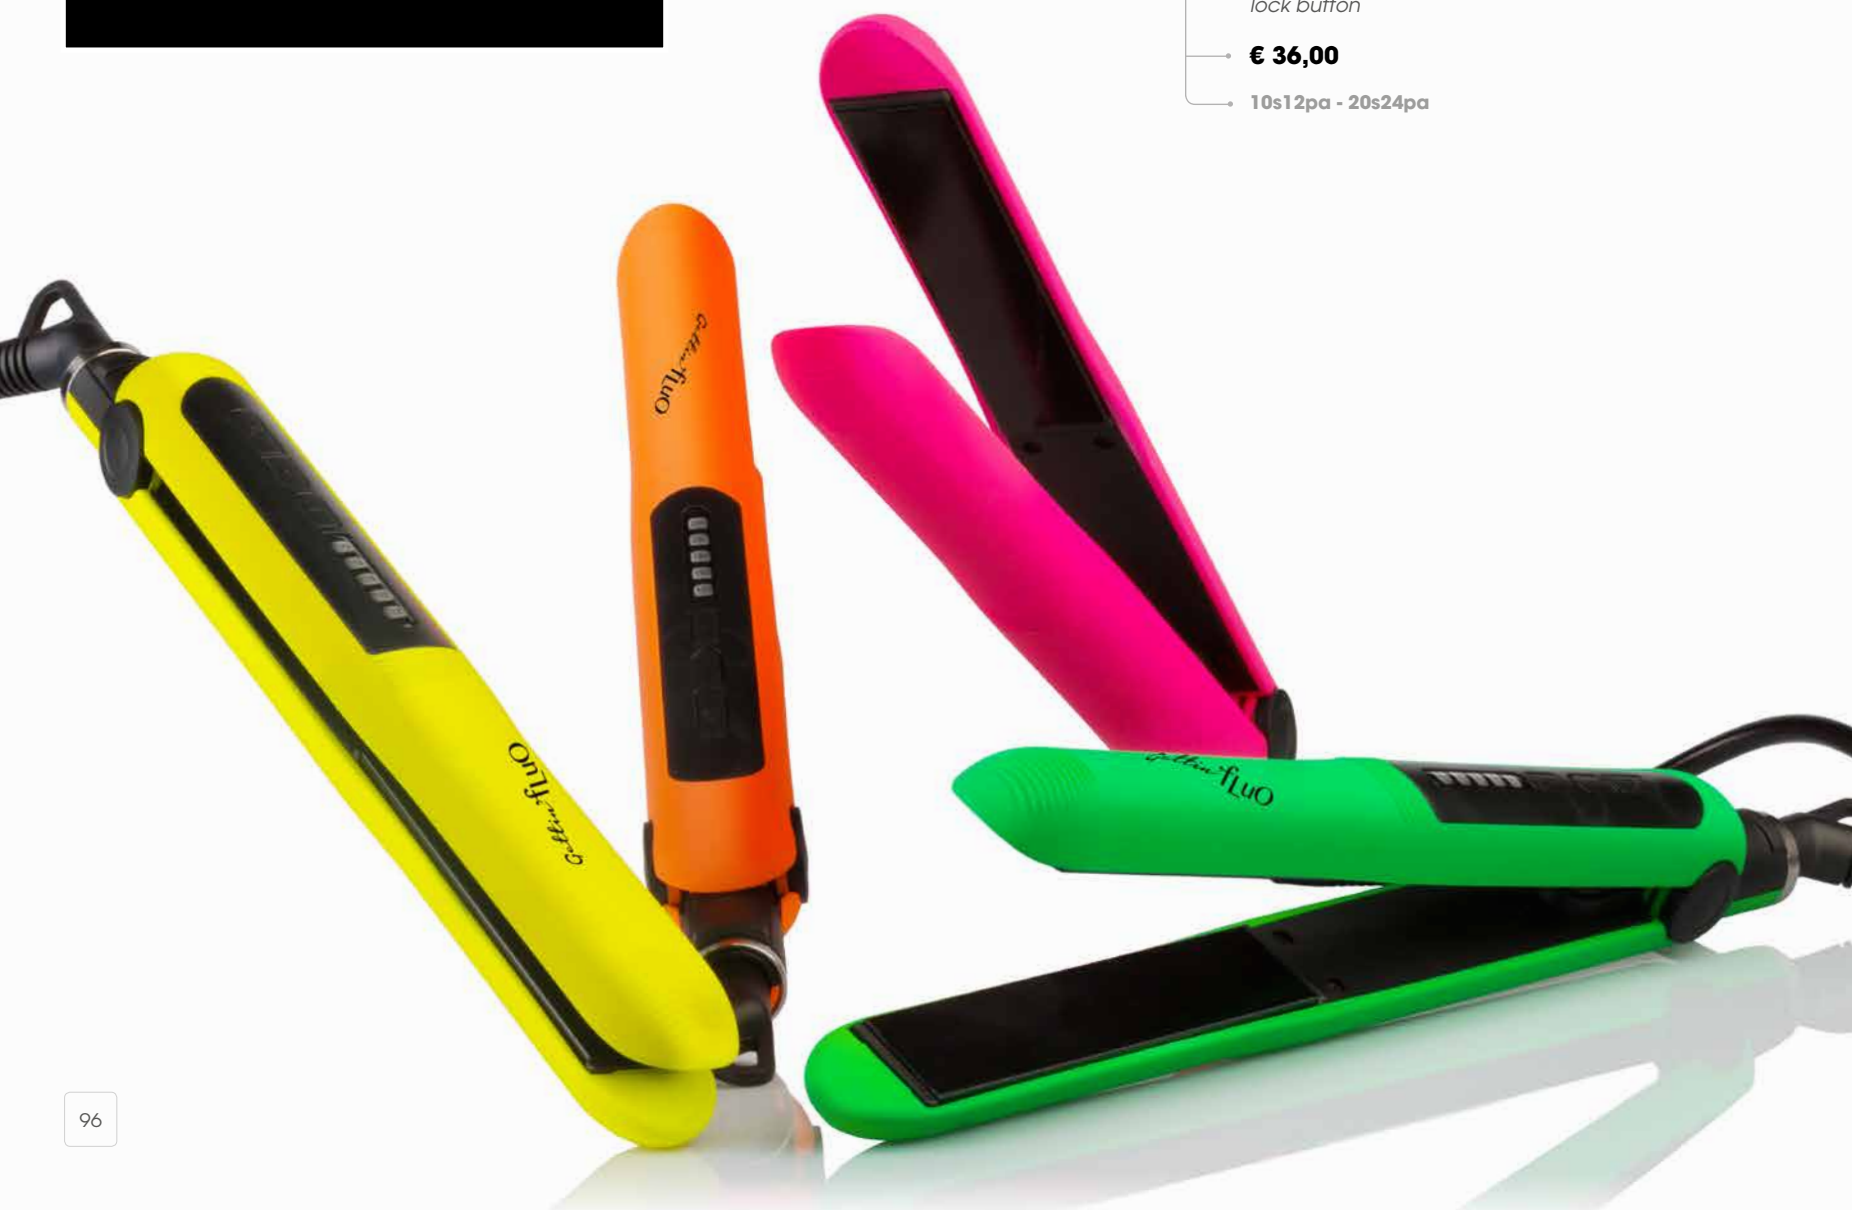

Semplicemente per tutte le **PERSONE** che hanno voglia di luce, di **COLORE**, di vita.

LABOR
p r o

Gettin'fluO
MASTER COLLECTION

E non finisce qui! Continua a colorarti di fluo con fantastiche nuove collezioni!
STAY TUNED!

...to be continued

www.laborprosr.com/gettinfluo

COLORE, ALLEGRIA, FRESCHEZZA!

Nasce come una linea trendy e giovanile, dalle caratteristiche urban style, ma in realtà è destinata semplicemente a tutte le persone che hanno voglia di luce, di colore, di vita.

Gettin'fluo vuol dire vivere con allegria e spensieratezza, lasciarsi travolgere da questi colori vivi e avvolgenti, colorarsi di fluo.

COLOUR, BRIGHTNESS AND ORIGINALITY!

The new young and fashionable line of hair tools Getting'fluo with urban style: perfect for all people looking for light, colour and life.

Gettin'fluo means living a happy and carefree life full of fluorescent colours.

Colorati di fluo!

GETTIN'FLUO HAIR STRAIGHTENER

PIASTRA STIRACAPELLI PROFESSIONALE
PROFESSIONAL HAIR STRAIGHTENER

esclusiva finitura soft touch
pattini flottanti in tormalina 22x110mm
termostato regolabile
sensore PTC
pulsante di blocco
exclusive soft-touch finishing
tourmaline floating plates 22 x 110 mm
adjustable temperature control
PTC sensor
lock button

€ 36,00

10s12pa - 20s24pa

Piastre e ferri
Flat and curling irons

B370
Colore:
VERDE FLUO

B372
Colore:
ROSA FLUO

B371
Colore:
GIALLO FLUO

B373
Colore:
ARANCIO FLUO

EXPOGETTIN'FLUO HAIR STRAIGHTENER

ESPOSITORE PIASTRE STIRACAPELLI PROFESSIONALI
PROFESSIONAL HAIR STRAIGHTENERS COUNTER DISPLAY

espositore vuoto in OMAGGIO
con l'acquisto di 12 pz