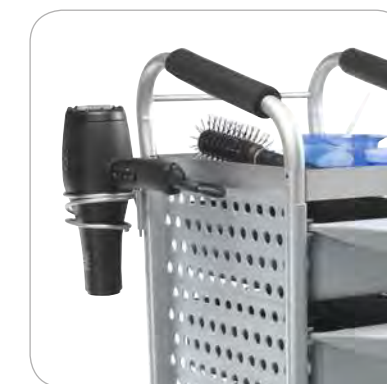

Complementi d'arredo  
Furnishings

**K007**  
**SILVY**

CARRELO 5 SCOMPARTI  
SALON TROLLEY WITH 5 TRAYS

dimensioni\_sizes: 29 x 34 cm x h.95 cm

€ 159,90

**CARRELLI HAIR**  
SALON TROLLEYS

**K015N**

CARRELO 5 SCOMPARTI NERO  
SALON TROLLEY WITH 5 TRAYS - BLACK