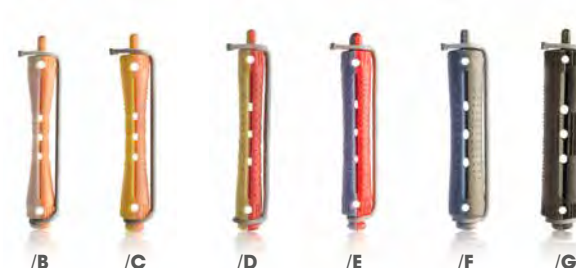

F009/

BIGODINO PERMANENTE CORTO
SHORT PERM ROLLER

conf. 12 pz. 12 pcs/pack
5s24p