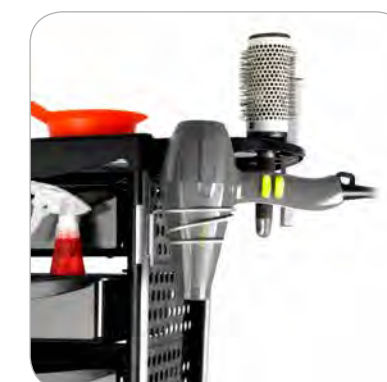

K015B

CARRELO 5 SCOMPARTI NERO/BIANCO
SALON TROLLEY WITH 5 TRAYS - BLACK/WHITE

dimensioni 38 x 51 x h.90 cm
sizes: 38 x 51 x h.90 cm

€ 159,90

CARRELLI HAIR
SALON TROLLEYS

disponibile in 5 colori

Complementi d'arredo
Furnishings

K007
SILVY

CARRELO 5 SCOMPARTI
SALON TROLLEY WITH 5 TRAYS

dimensioni_sizes: 29 x 34 cm x h.95 cm

€ 159,90

CARRELLI HAIR
SALON TROLLEYS

K015N

CARRELO 5 SCOMPARTI NERO
SALON TROLLEY WITH 5 TRAYS - BLACK

dimensioni 38 x 51 x h.90 cm
sizes: 38 x 51 x h.90 cm

€ 159,90

K015S

CARRELO 5 SCOMPARTI NERO/SABBIA
SALON TROLLEY WITH 5 TRAYS - BLACK/SAND

dimensioni 38 x 51 x h.90 cm
sizes: 38 x 51 x h.90 cm

€ 159,90

K015F

CARRELO 5 SCOMPARTI NERO/FUCSIA
SALON TROLLEY WITH 5 TRAYS - BLACK/FUCHSIA

dimensioni 38 x 51 x h.90 cm
sizes: 38 x 51 x h.90 cm

€ 159,90

K015V

CARRELO 5 SCOMPARTI NERO/VIOLA
SALON TROLLEY WITH 5 TRAYS - BLACK/VIOLET

dimensioni 38 x 51 x h.90 cm
sizes: 38 x 51 x h.90 cm

€ 159,90

K008
MEGA NOIR

CARRELO 6 SCOMPARTI PIEGHEVOLE
FOLDING SALON TROLLEY WITH 6 TRAYS

dimensioni_sizes: 35,5 x 37 cm x h.93 cm

€ 199,90

salvaspazio